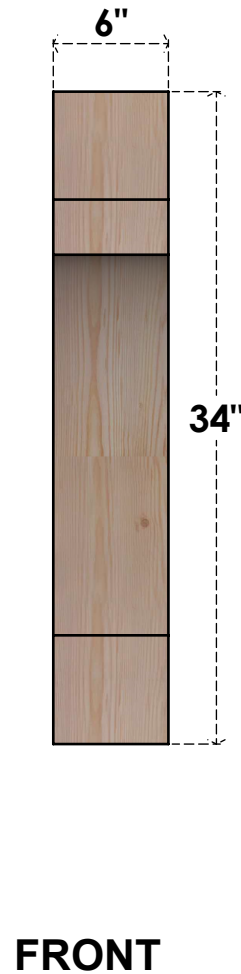

BRC06X22X34MRC00RDF

6"W X 22"D X 34"H MERCED ROUGH SAWN BRACE, DOUGLAS FIR

EKENA MILLWORK
 2300 WEST MAIN ST.
 CLARKSVILLE, TX 75426
 TOLL FREE: 866-607-0453
 WWW.EKENAMILLWORK.COM

NOTES

1. INSTALLATION TO BE COMPLETED IN ACCORDANCE WITH MANUFACTURER'S SPECIFICATIONS.
2. DRAWING MAY NOT BE TO SCALE
3. THIS DRAWING IS INTENDED FOR DESIGN AND PLANNING PURPOSES ONLY.
4. ALL INFORMATION CONTAINED HEREIN WAS CURRENT AT THE TIME OF DEVELOPMENT BUT MUST BE REVIEWED AND APPROVED BY THE PRODUCT MANUFACTURER TO BE CONSIDERED ACCURATE.
5. PRODUCTS ARE NOT KILN DRIED. THIS ITEM IS UNIQUE AND WILL CONTAIN THE NATURAL VARIATIONS THAT THE WOOD SPECIES OFFERS. THIS MAY RESULT IN VARIATIONS UP TO 1/4"