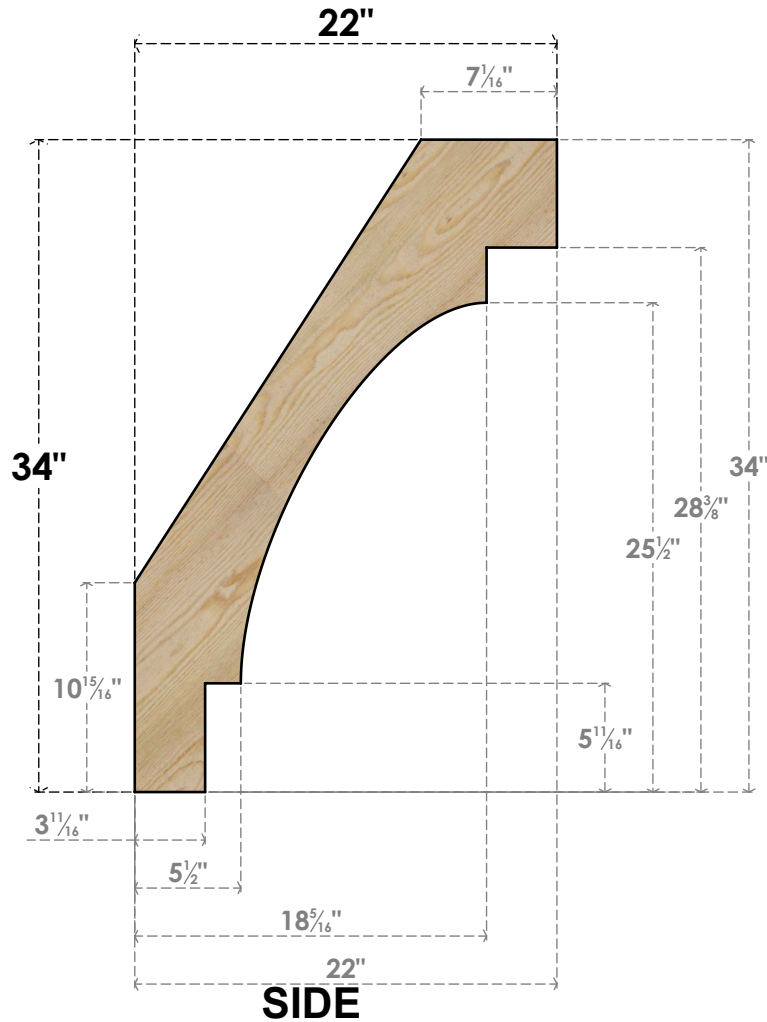

BRC06X22X34MRC00RDF

6"W X 22"D X 34"H MERCED ROUGH SAWN BRACE, DOUGLAS FIR

EKENA MILLWORK
 2300 WEST MAIN ST.
 CLARKSVILLE, TX 75426
 TOLL FREE: 866-607-0453
 WWW.EKENAMILLWORK.COM

NOTES

1. INSTALLATION TO BE COMPLETED IN ACCORDANCE WITH MANUFACTURER'S SPECIFICATIONS.
2. DRAWING MAY NOT BE TO SCALE
3. THIS DRAWING IS INTENDED FOR DESIGN AND PLANNING PURPOSES ONLY.
4. ALL INFORMATION CONTAINED HEREIN WAS CURRENT AT THE TIME OF DEVELOPMENT BUT MUST BE REVIEWED AND APPROVED BY THE PRODUCT MANUFACTURER TO BE CONSIDERED ACCURATE.
5. PRODUCTS ARE NOT KILN DRIED. THIS ITEM IS UNIQUE AND WILL CONTAIN THE NATURAL VARIATIONS THAT THE WOOD SPECIES OFFERS. THIS MAY RESULT IN VARIATIONS UP TO 1/4"